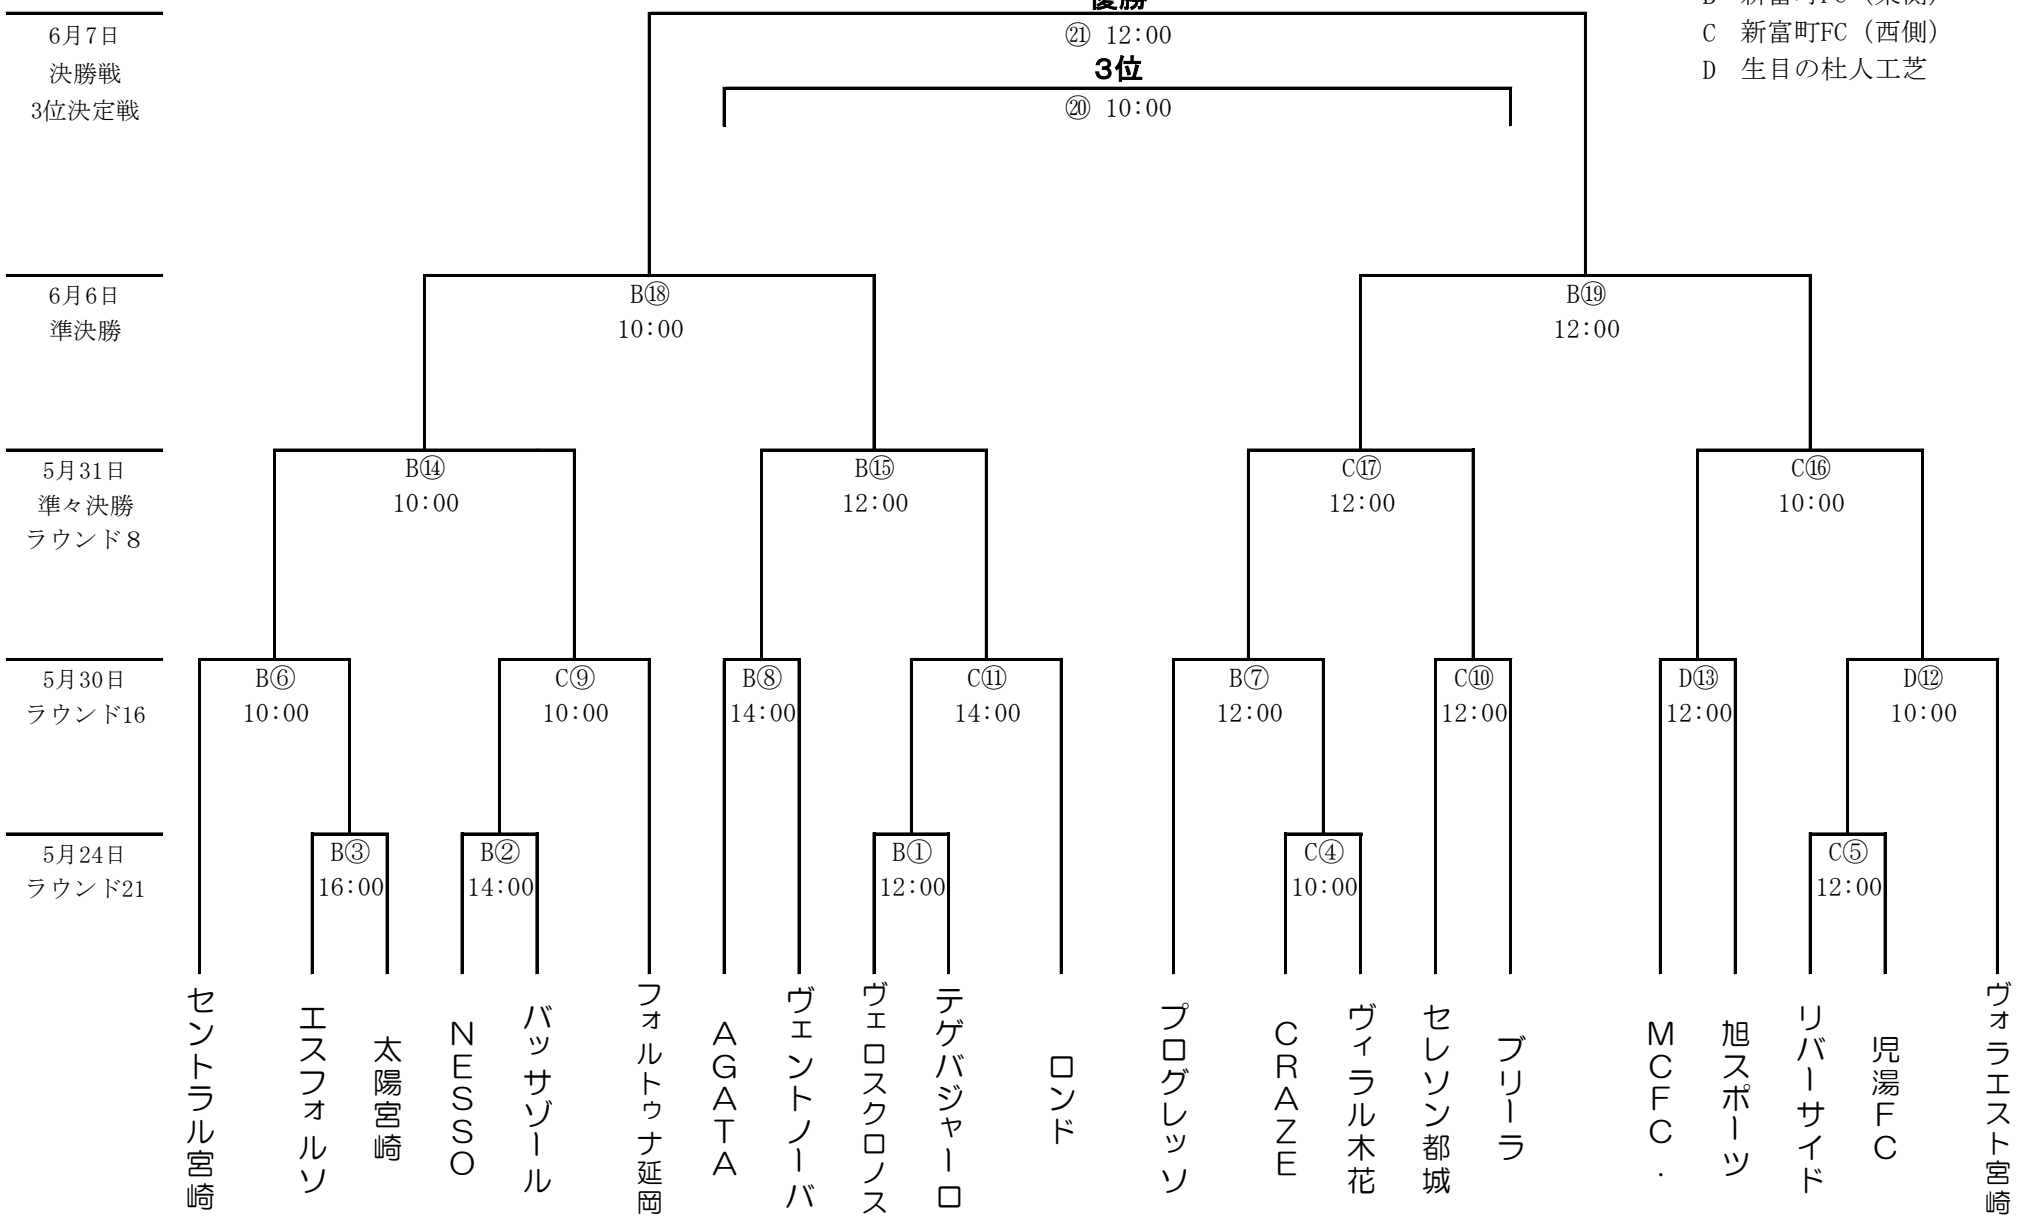

宮交シティカップ MFA 2026年度 第41回九州クラブユース (U-15)サッカー選手権 宮崎県大会 トーナメント表

- A アミノバイタルトレーニングセンター
- B 新富町FC (東側)
- C 新富町FC (西側)
- D 生目の杜人工芝